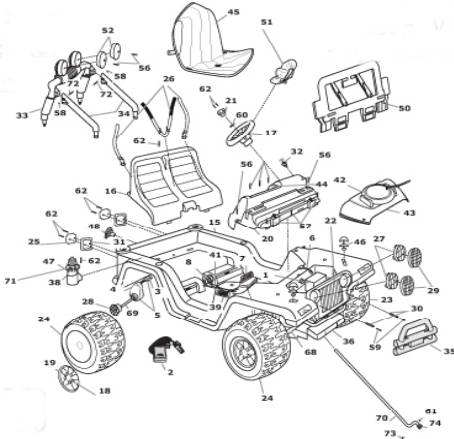

H4433
Barbie Beach Party Jeep Wrangler
(DOM ON OR AFTER 3-12-2007)

12V Advanced Series

Age Range:	3 and up
Weight Limit:	130 lbs
Surfaces:	Grass/Asphalt/Hard Surfaces
Speed:	2.5 Rev/For
	5.0 For
Colors:	Blue Body/Black Wheels
Intro:	2005
Suggested Retail:	$299.99
Box Dimensions:	20.750 x 33.750 x 44.750
	78 lbs.
Warranty:	One Year Vehicle
	Six Months Battery